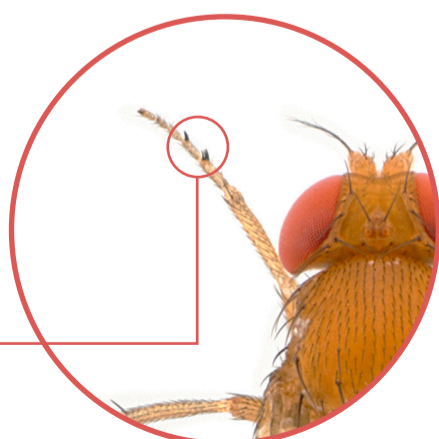

SWD monitoring trap catches

Steps to identify SWD

Is it a fruit fly?

Fruit flies have red eyes

Fruit flies have arista

Fruit flies are 2-4mm

SWD has solid banding on its back

Male SWD

Look for spots and sexcombs

Female SWD

Look for saw-like ovipositor