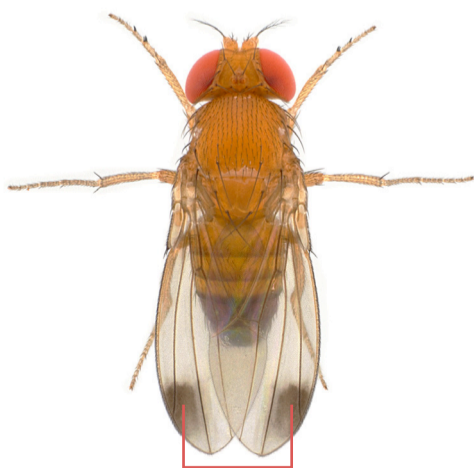

SWD monitoring trap catches

Steps to identify SWD

Is it a fruit fly?

Fruit flies have red eyes

Fruit flies have arista

Fruit flies are 2-4mm

SWD has solid banding on its back

Male SWD

Look for spots and sexcombs

Female SWD

Look for saw-like ovipositor